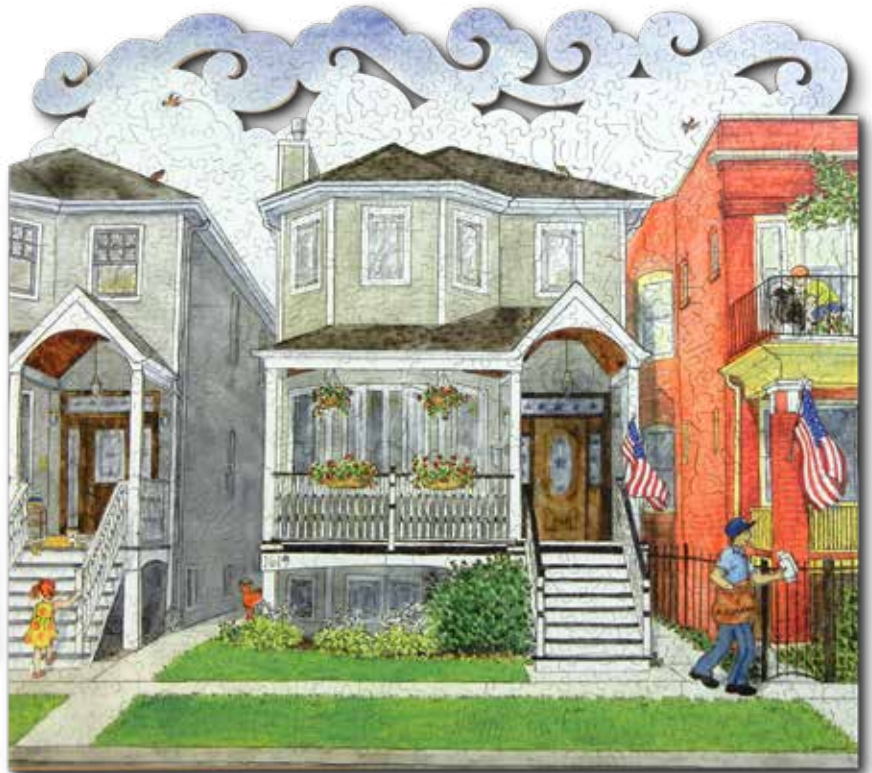

Look at what happens when a Stave artist turns your photo into a hand-painted piece of art.

Sometimes a project calls for original hand-painted artwork. We have several Stave artists ready to create an original painting just for you. Working from your suggestions, photographs, and our imaginations, we'll design a scene with the elements you want and the colors and edge style that will make the perfect custom jigsaw puzzle.