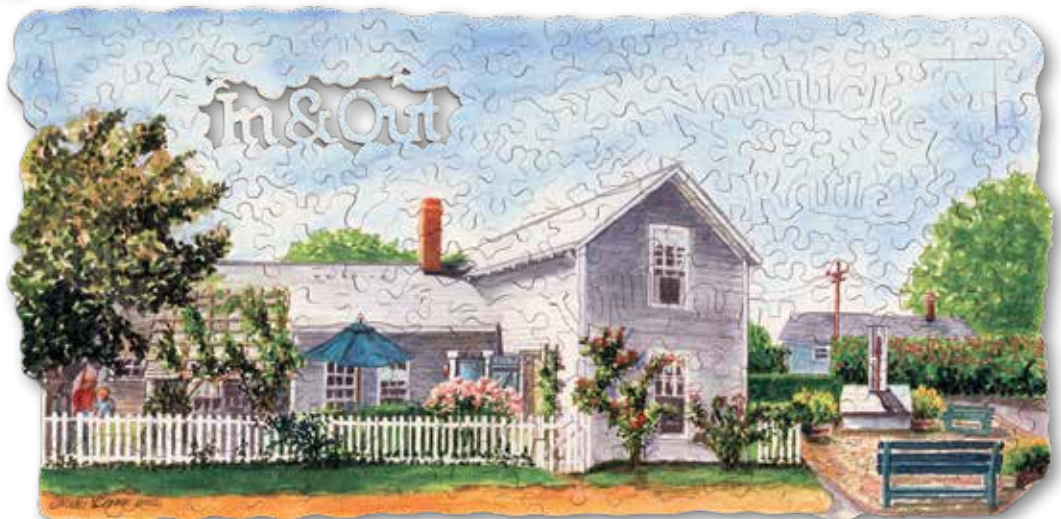

*To all involved in fulfilling my recent custom puzzle order, WOW! It exceeded all expectations and the entire family was delighted.*

— S.B., New York, NY

A unique twist on a family tree! Let us help you create an heirloom-quality gift that will be treasured by generations for years to come .

Look at what happens when a Stave artist turns your photo into a hand-painted piece of art.

Sometimes a project calls for original hand-painted artwork. We have several Stave artists ready to create an original painting just for you. Working from your suggestions, photographs, and our imaginations, we'll design a scene with the elements you want and the colors and edge style that will make the perfect custom jigsaw puzzle.