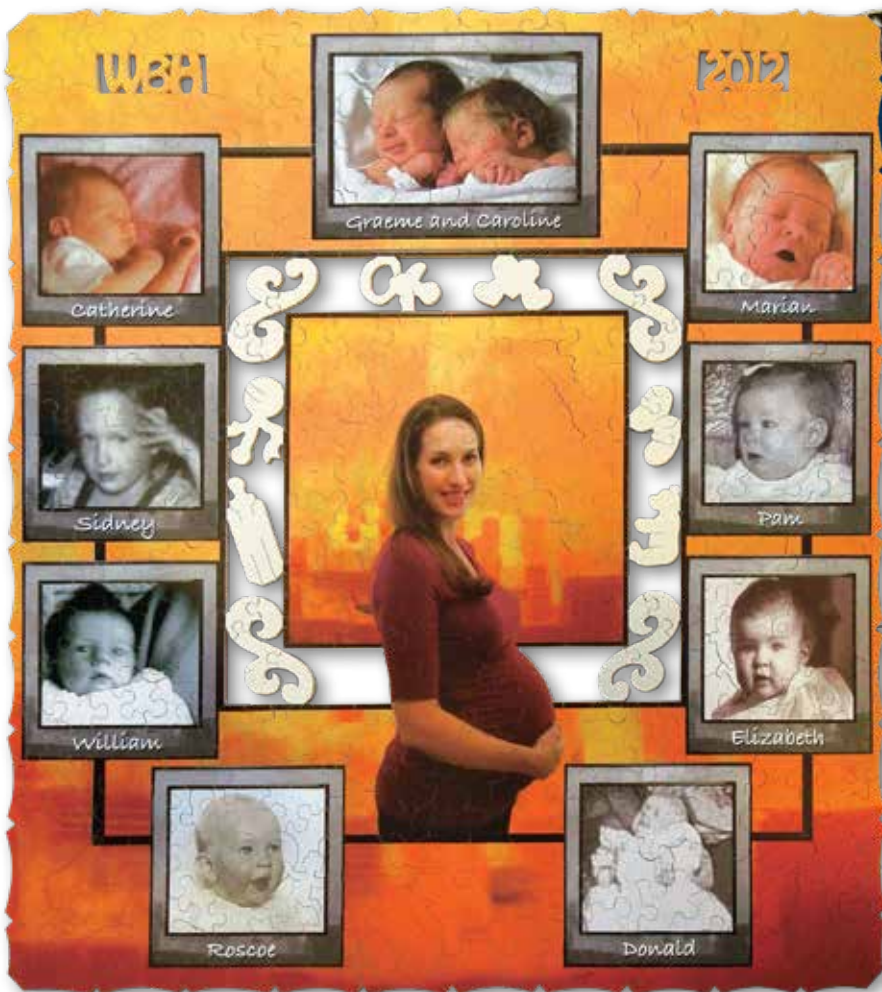

Sometimes a project calls for original hand-painted artwork. We have several Stave artists ready to create an original painting just for you. Working from your suggestions, photographs and our imaginations, we'll design a scene with the elements you want and the colors and edge style that will make the perfect custom jigsaw puzzle. The possibilities are truly endless!

Did you notice the setting sun and stars sculpted into the sky?

Graphically placed personalization can make a great addition to any custom puzzle.

Each puzzle is meticulously cut one piece at a time on our beautiful cherry-backed wood.

Whether it's a 30th, 50th or 90th birthday, Stave can help make any milestone occasion extra fun and memorable. We'll design a custom puzzle for the recipient using your ideas and a collection of photos and other mementos cherished over the years. Imagine their delight as they see the puzzle come to life piece by piece! Our custom crafted heirloom-quality puzzles are the perfect gift for the person who has everything.

Look at what happens when a Stave artist turns your photo into a hand-painted piece of art.

Sometimes a project calls for original hand-painted artwork. We have several Stave artists ready to create an original painting just for you. Working from your suggestions, photographs, and our imaginations, we'll design a scene with the elements you want and the colors and edge style that will make the perfect custom jigsaw puzzle.