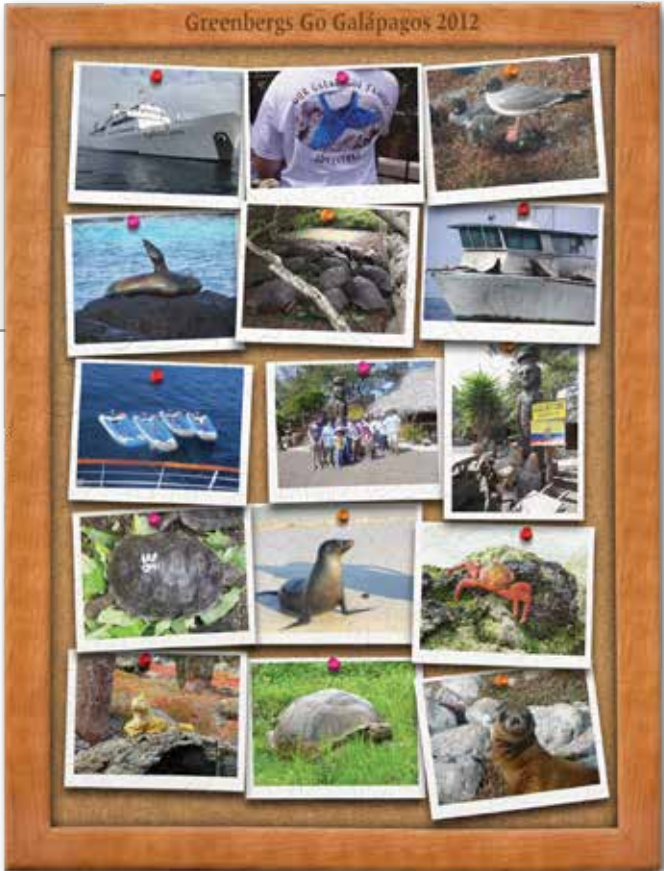

Look at what happens when a Stave artist turns your photo into a hand-painted piece of art.

Sometimes a project calls for original hand-painted artwork. We have several Stave artists ready to create an original painting just for you. Working from your suggestions, photographs, and our imaginations, we'll design a scene with the elements you want and the colors and edge style that will make the perfect custom jigsaw puzzle.

*Just wanted you to know how much we love our custom puzzle. You did a fantastic job. It is truly something we will have forever."*

— N.N., Los Angeles, CA

Is it a large family gathering, or a trip around the world? We can help you capture the entire experience!

**Have Ideas of Your Own?**  
Give us a buzz... we're here to help!  
802-295-5200 or [info@stave.com](mailto:info@stave.com)

Do you think this is a photograph of someone's bulletin board? Think again! Our talented team of graphic artists digitally created the wood frame and corkboard background. Even the pins that hold the photos were digitally created! Let us forever pin your favorite photos!

No adventure would be complete without capturing every little detail of your vacation in a Stave puzzle. Whether by land, by sea, or by air, we can re-create your journey! In this Galapagos inspired puzzle we not only included photos they took from each island, we also mapped out the route of their travels. Pop-up pieces and a double-decker layer can add even more challenge and whimsy!