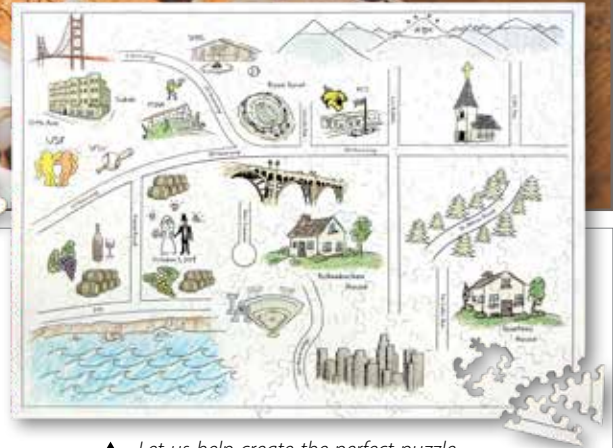

Guestbook and Favor Puzzles

Wedding gifts and party favors take a playful turn when they are boxes of wooden puzzle pieces. We love working on unique projects and over the years, we've done many! Whether it's to commemorate a wedding, celebrate a birthday or anniversary, or to recognize a lifetime achievement, we'll work with you to create an original and imaginative design. A customized Stave puzzle also makes the perfect party favor — personalized, crafted by hand, and with a touch of luxury.

Guestbook - Commemorate a Special Occasion!

Party On! Guestbook puzzles have the perfect size pieces for signing or writing a message on the back. Also a great size for corporate team building and retreats! Guestbook is available in all three cutting styles; Classic, Nightmare and Fantasy.

Please add 15% to the price for Fantasy.

▲ Let us help create the perfect puzzle image for your next special occasion.

Corporate & Party Favors - thank them in a BIG way!

Corporate and Party Favor puzzles are a fun way to say "thank you" to those who help you celebrate. Favors can be created from a photograph, any Traditional image Stave has to offer, or work with our experienced team to design a completely unique gift! Corporate and Party Favor puzzles are available in orders of 10 or more of the same puzzle design, and can be personalized with your choice of special silhouettes.

Turn your favorite photo into a keepsake for family and friends. ▶

Each Corporate and Party Favor puzzle will come in our signature blue box adorned with the color ribbon of your choice.

Have Questions? Let's Chat!

802-295-5200

Pick a beautiful Stave Traditional image and turn it into a sweet memento for guests. ▶